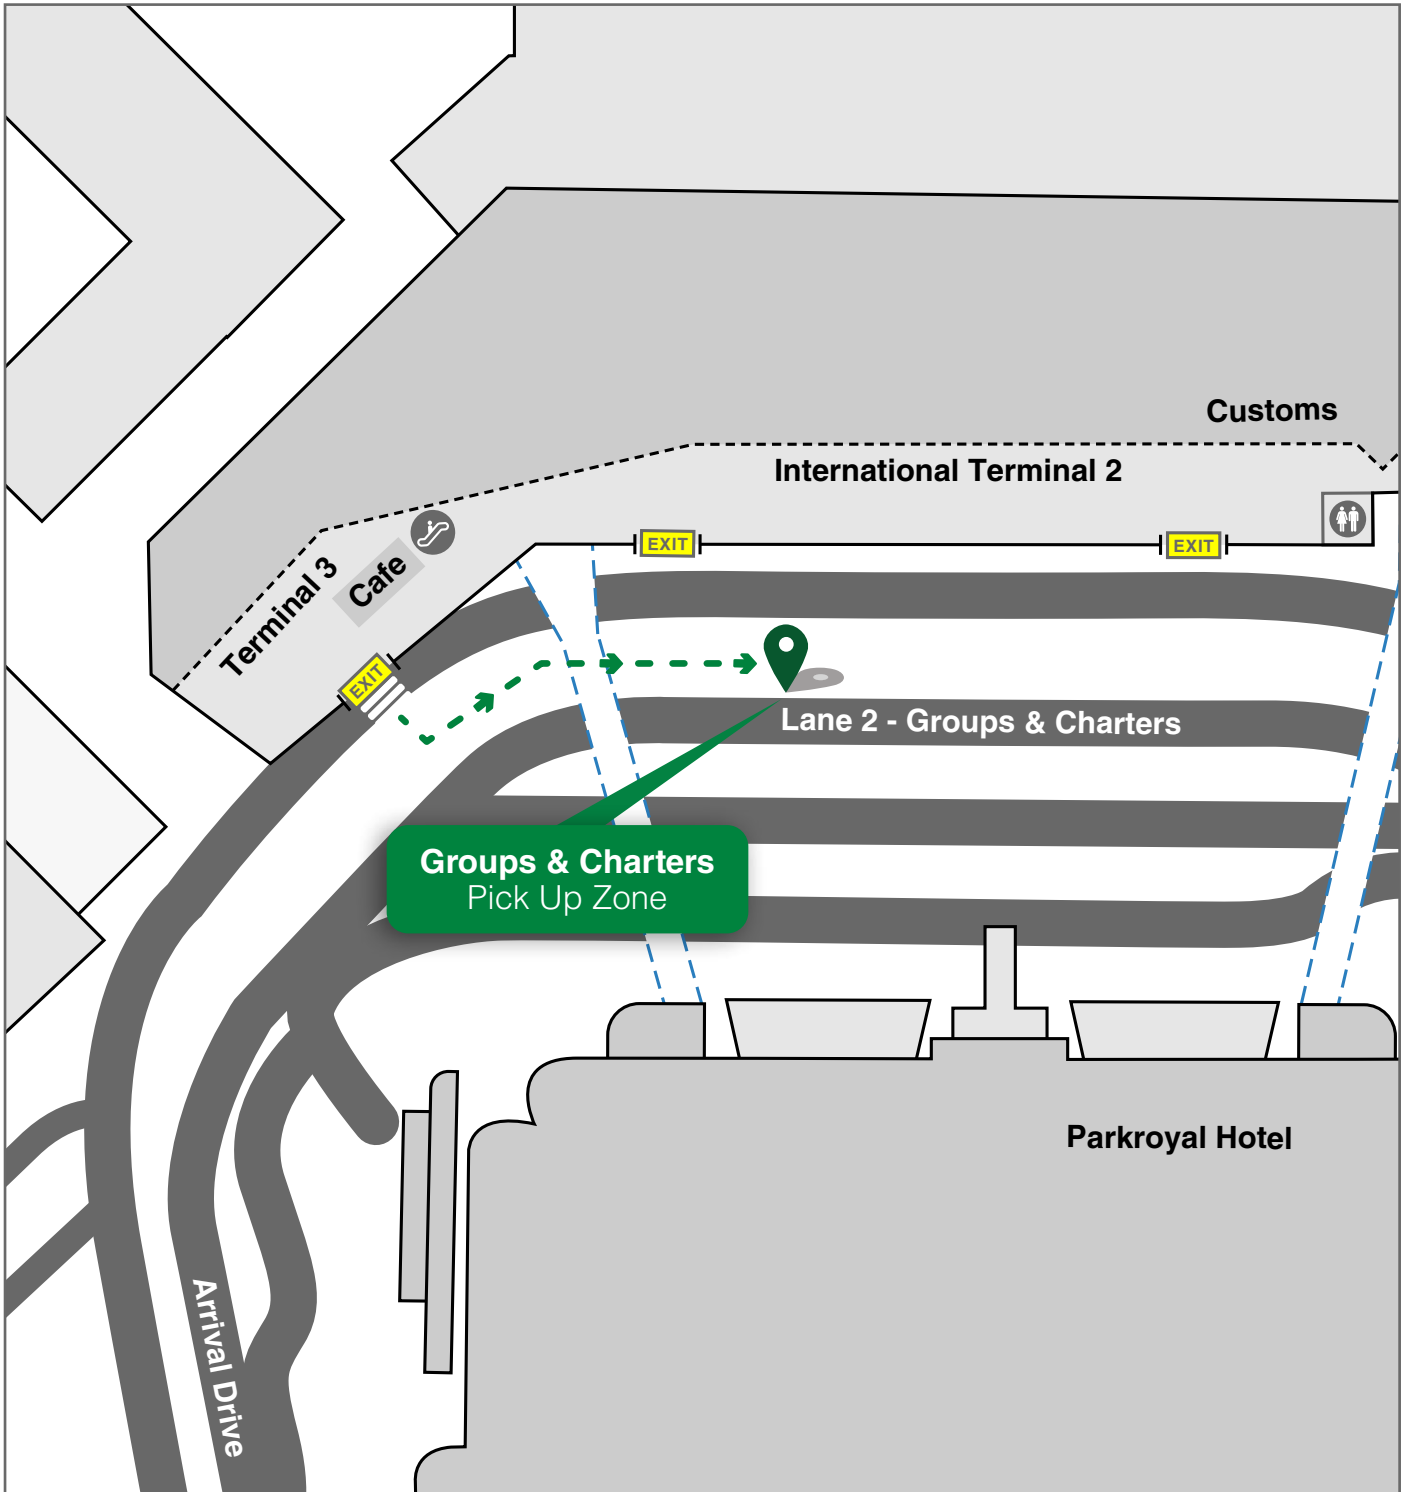

Melbourne International Airport (T3)

Groups & Charters Pick Up Zone

For 24/7 assistance please call Murrays customer hotline **1300 MURRAYS** or **1300 687 729**

Terminal Building Exit	Recommended pathway to meeting point	No public persons beyond this point
Walkway	Pedestrian Crossing	