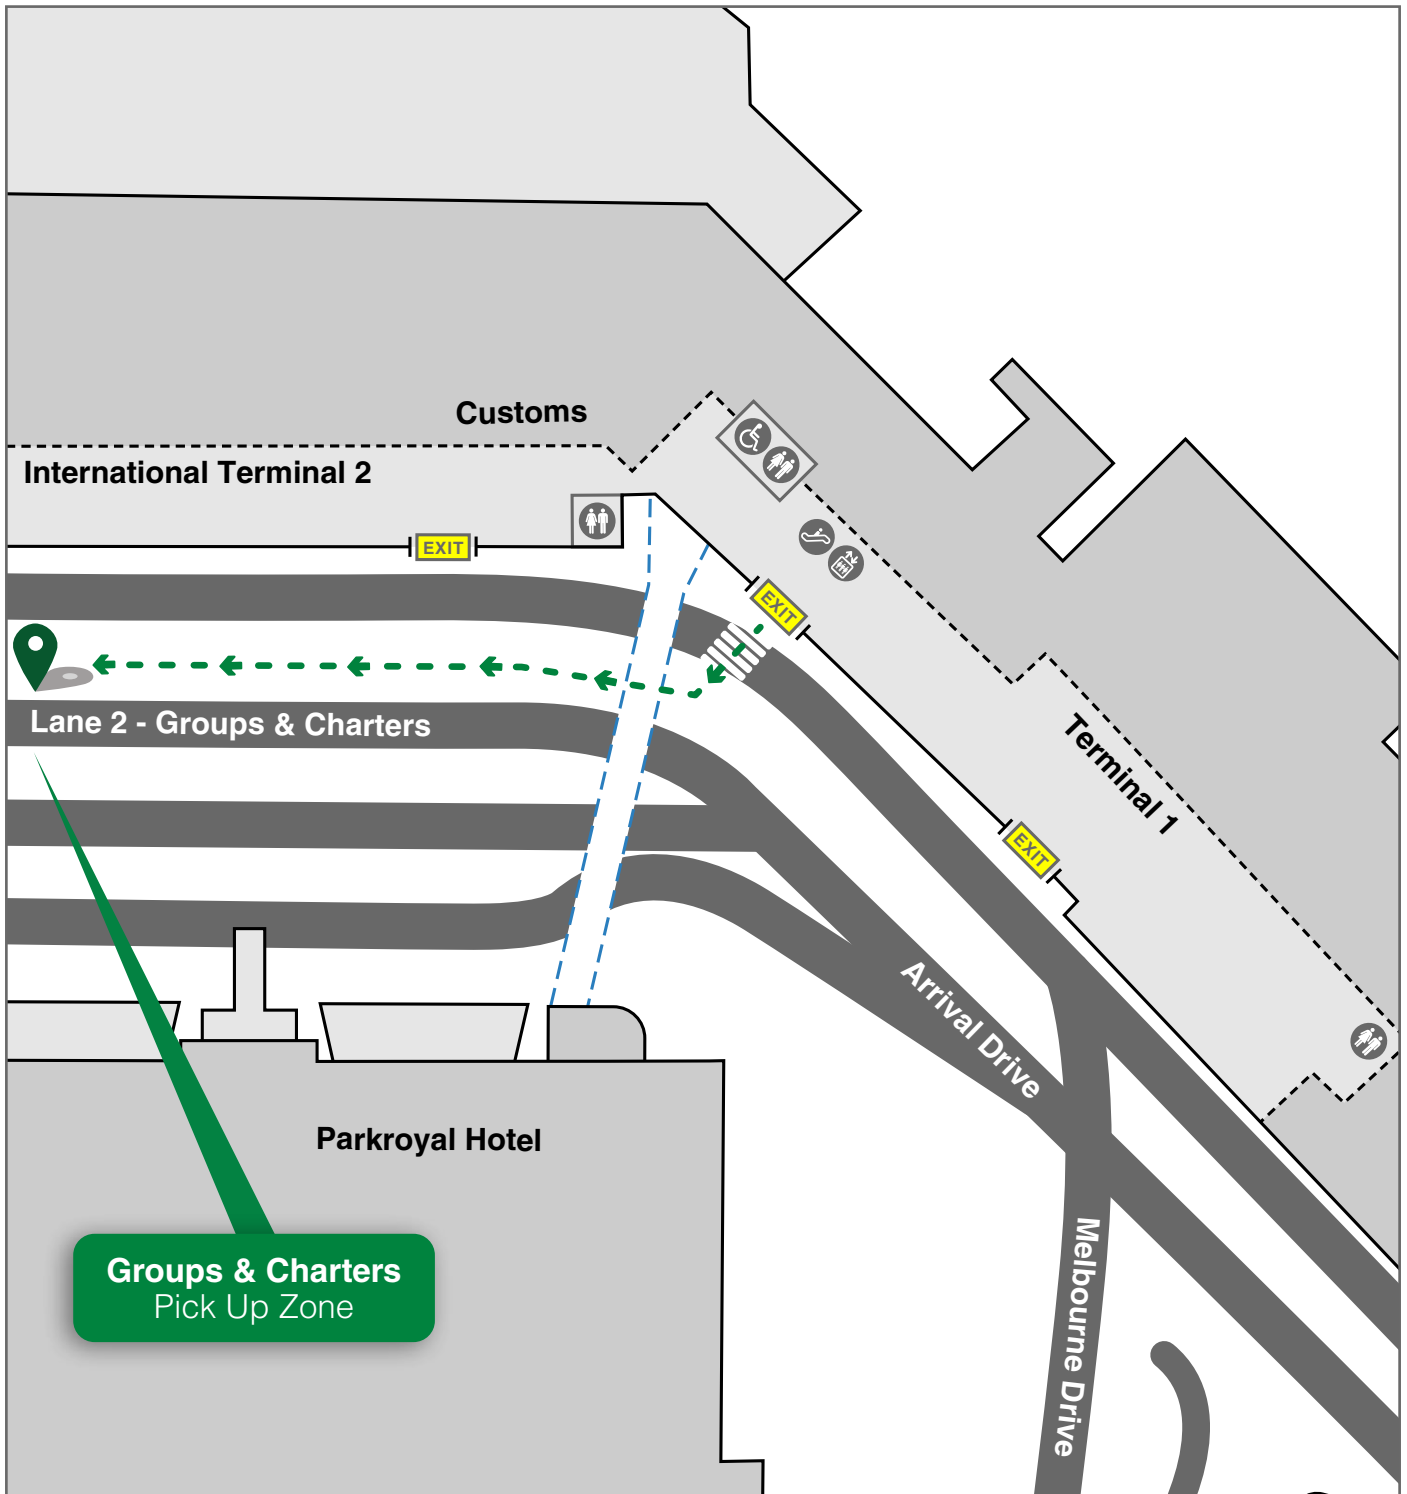

Melbourne International Airport (T1)

Groups & Charters Pick Up Zone

For 24/7 assistance please call Murrays customer hotline **1300 MURRAYS** or **1300 687 729**

EXIT Terminal Building Exit

---> Recommended pathway to meeting point

..... No public persons beyond this point

--- Walkway

≡ Pedestrian Crossing